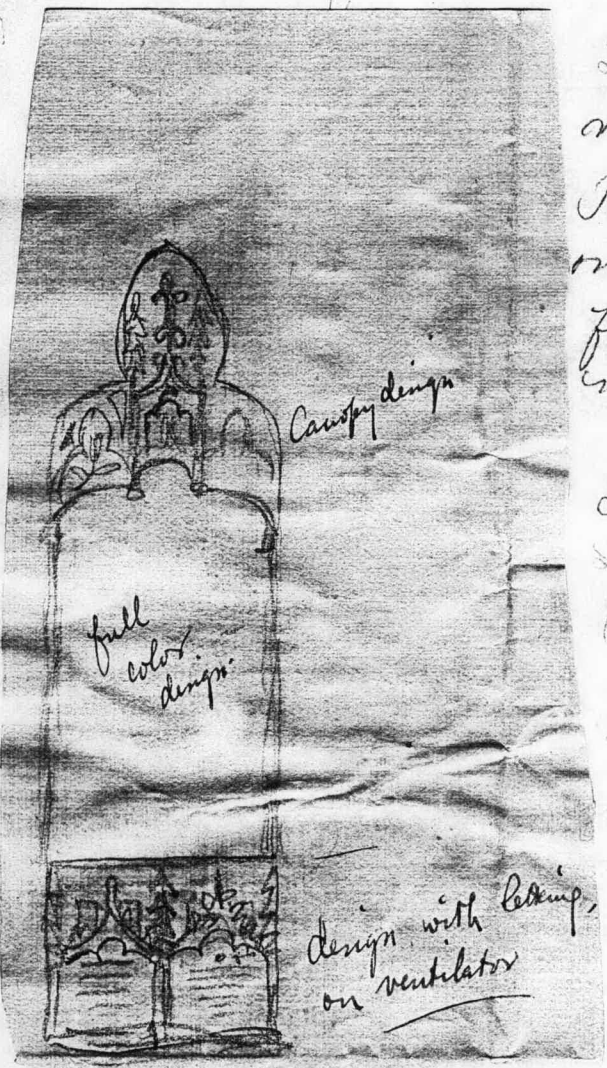

Plymouth Church
Framingham, Massachusetts.

Anna L. Moore, Donor.

Rev. Philip L. Schenk, of Warren St. Pastor.

Price not over \$500.00.

Oct 10. According to Mr. Schenk's measurement
the window is 31 1/4 wide and 121" from
lower edge of glass to point where lancet
curve begins.

Single lancet. Tracery of
ventilator wanted

It is a narrow window,
on the north side, but
fronting a clear space -
no trees or building near.

So please the Evangelist
symbols Eagle, Cup, and
Serpent.

Miss Anna Moore
1000 E. Main St. Boston
Main Street Framingham