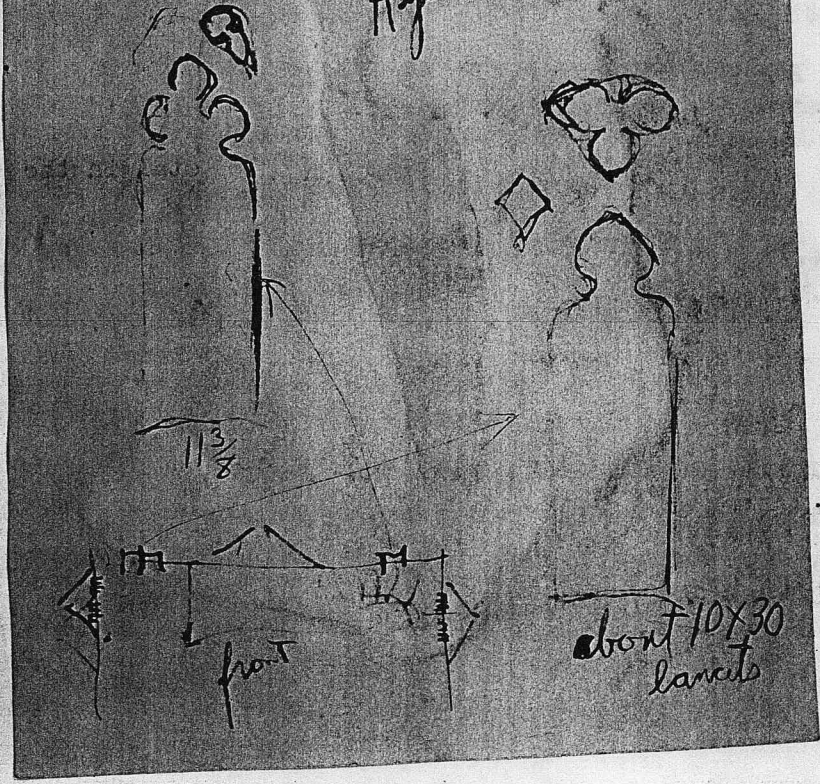

Denomination Methodist.

Architect

Vents

Position in Church Two pair of openings in each set of side doors; that is, 4 pairs  
altogether, both sides.

Height from floor Protection Glass

Groove Rabbet

Metal Stone Wood

Exposure 2 pairs east; 2 pairs west.

Footage 8' in the 4 pairs.

Inscription

Design wanted Soon.

Staging

Templates

Blueprints

General Information Both these and the front doors to be in colors to  
harmonize with the big window, but not too dark - forms of the cross -  
or other symbols.

Note that this sketch is made to 2-inch scale.

← one and - wide.  
 $1\frac{3}{8}$ " wide  
Hyde Pk Cincinnati.

The Cross motif is continued in the side door  
lights