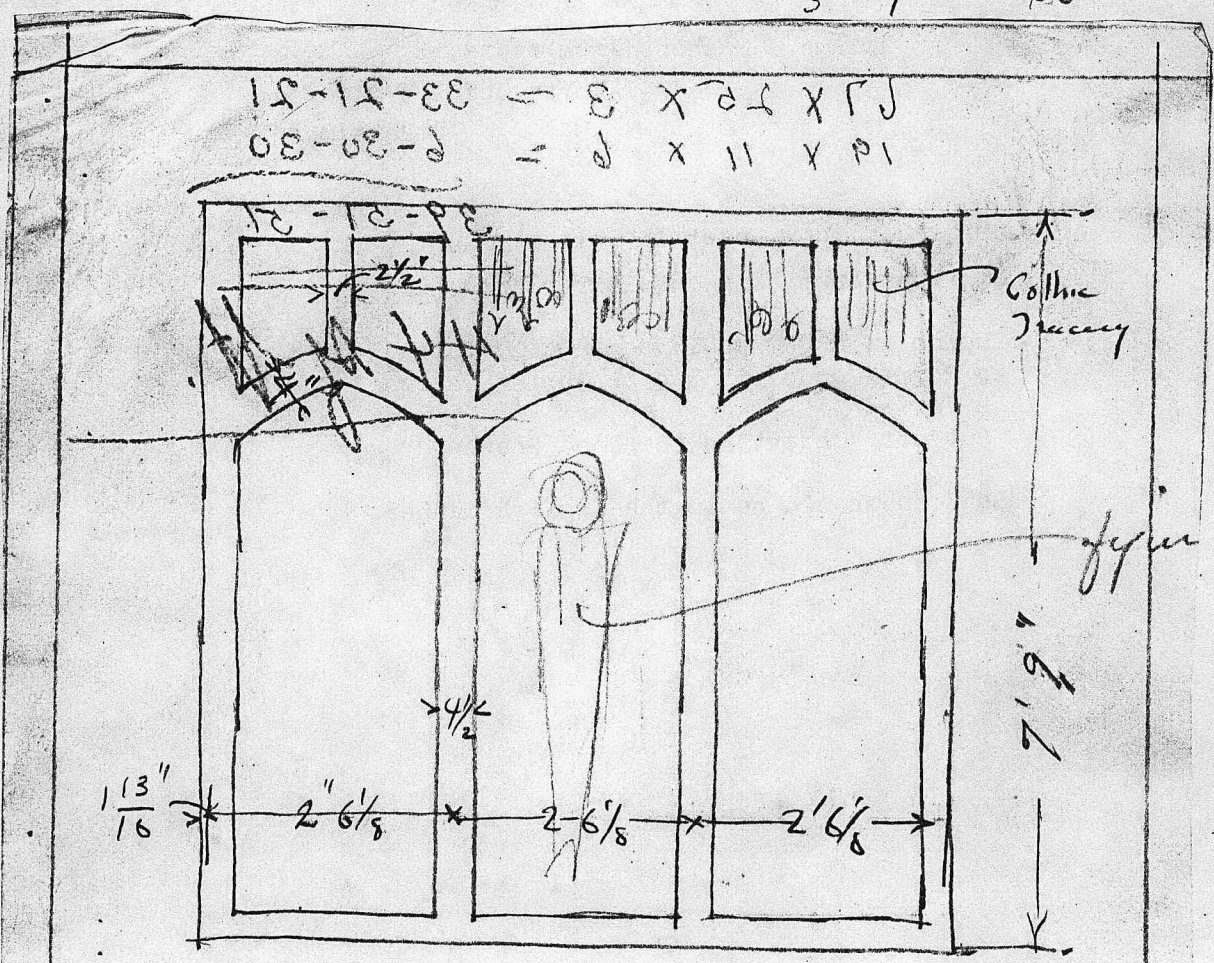

627.

Owings & Machen, Architects,

347 North Charles Street,

Baltimore, Md.

Chancel window, over the altar

Other windows contain clear glass.

Chancel window should be in pale tones, or grisaille, similar to Burne-Jones windows in Christ Church Cathedral, Oxford.

Subject "Christ as the Good Shepherd"

Leading should be in the English manner.

627 44 ft.

4
3 7 43

Sketch of Chancel Window of
CHURCH OF THE GOOD SHEPHERD

Scale $\frac{1}{2}'' = 1'-0''$

Thomas G. [Signature]